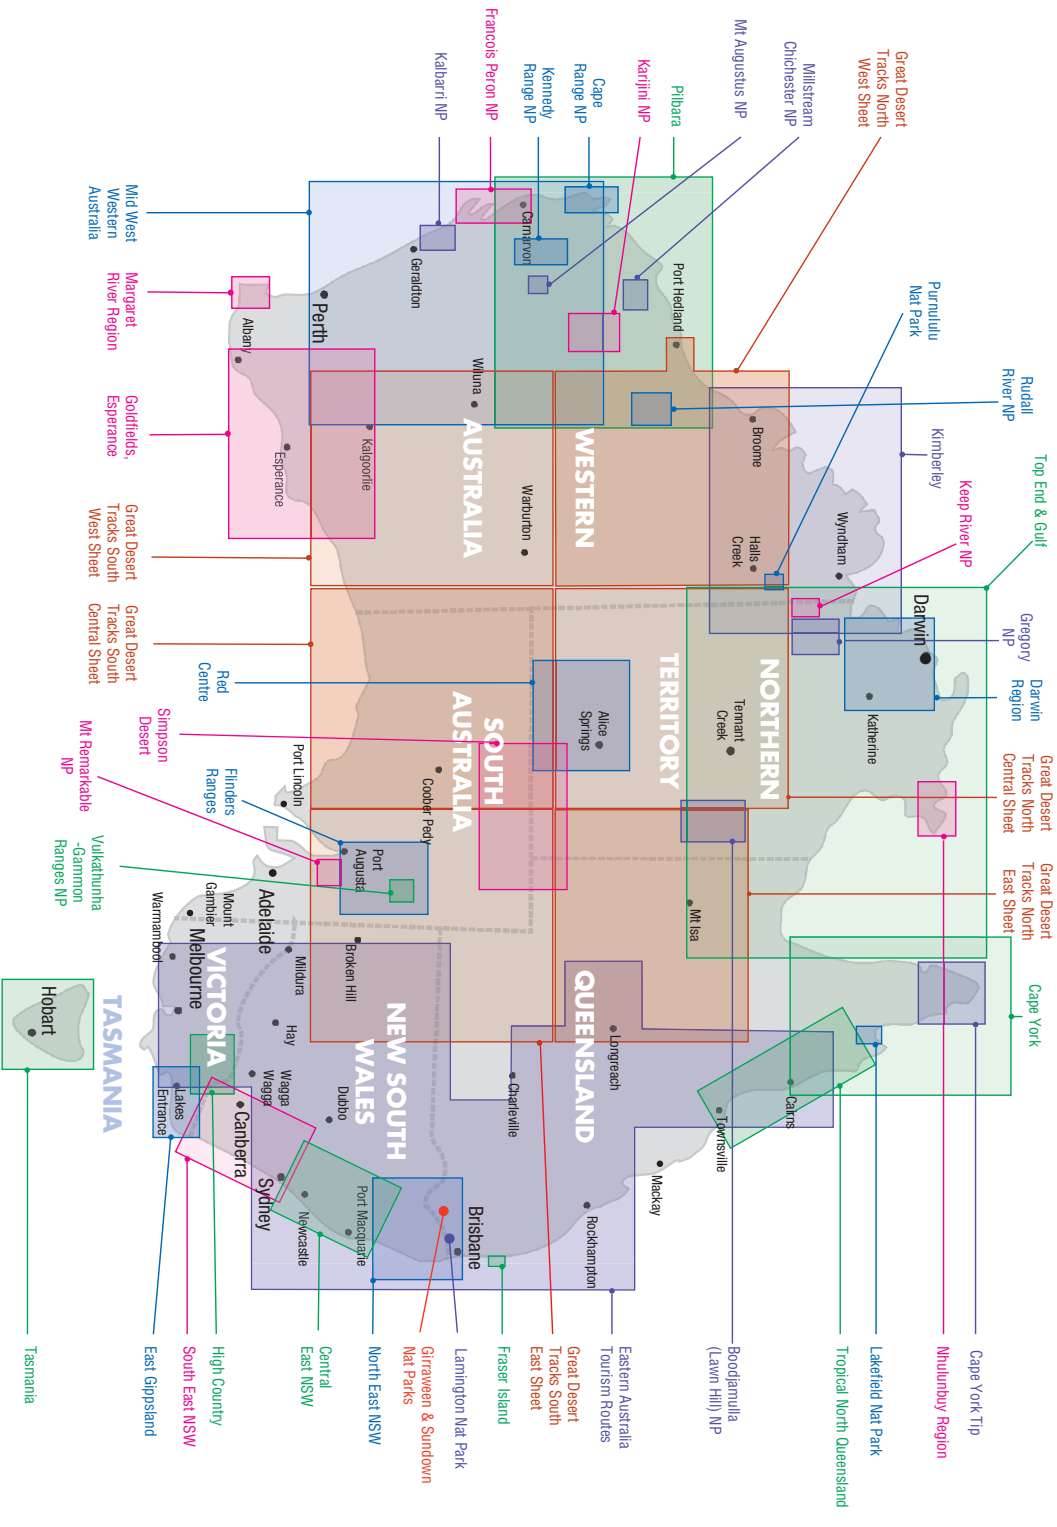

HEMA NAVIGATOR 5"

KEY TO HEMA REGIONAL MAPS

Also includes: Australia map and State maps: Queensland, New South Wales, Northern Territory, South Australia, Tasmania, Victoria, Western Australia.

KEY TO GEOSCIENCE AUSTRALIA 1:250,000 TOPOGRAPHIC MAPS

108°14'120"126°132°138°144°150°156°

108°14'120"126°132°138°144°150°156°