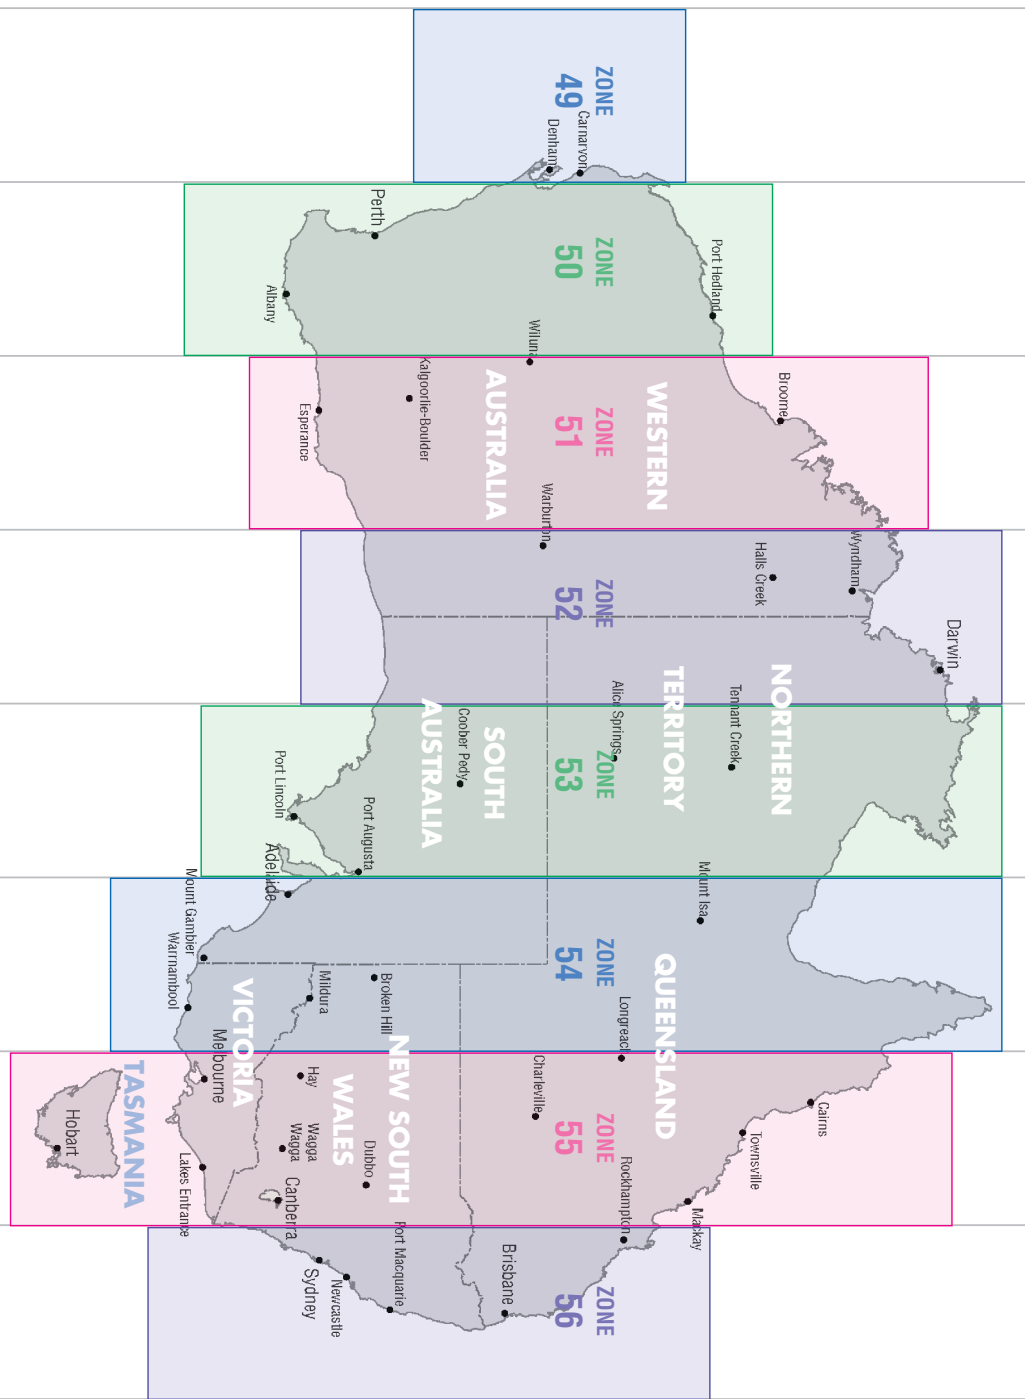

HEMA NAVIGATOR 5"

KEY TO HEMA REGIONAL MAPS

Also includes: Australia map and State maps: Queensland, New South Wales, Northern Territory, South Australia, Tasmania, Victoria, Western Australia.

KEY TO GEOSCIENCE AUSTRALIA 1:250,000 TOPOGRAPHIC MAPS

108°14'120"126°132°138°144°150°156°

108°14'120"126°132°138°144°150°156°